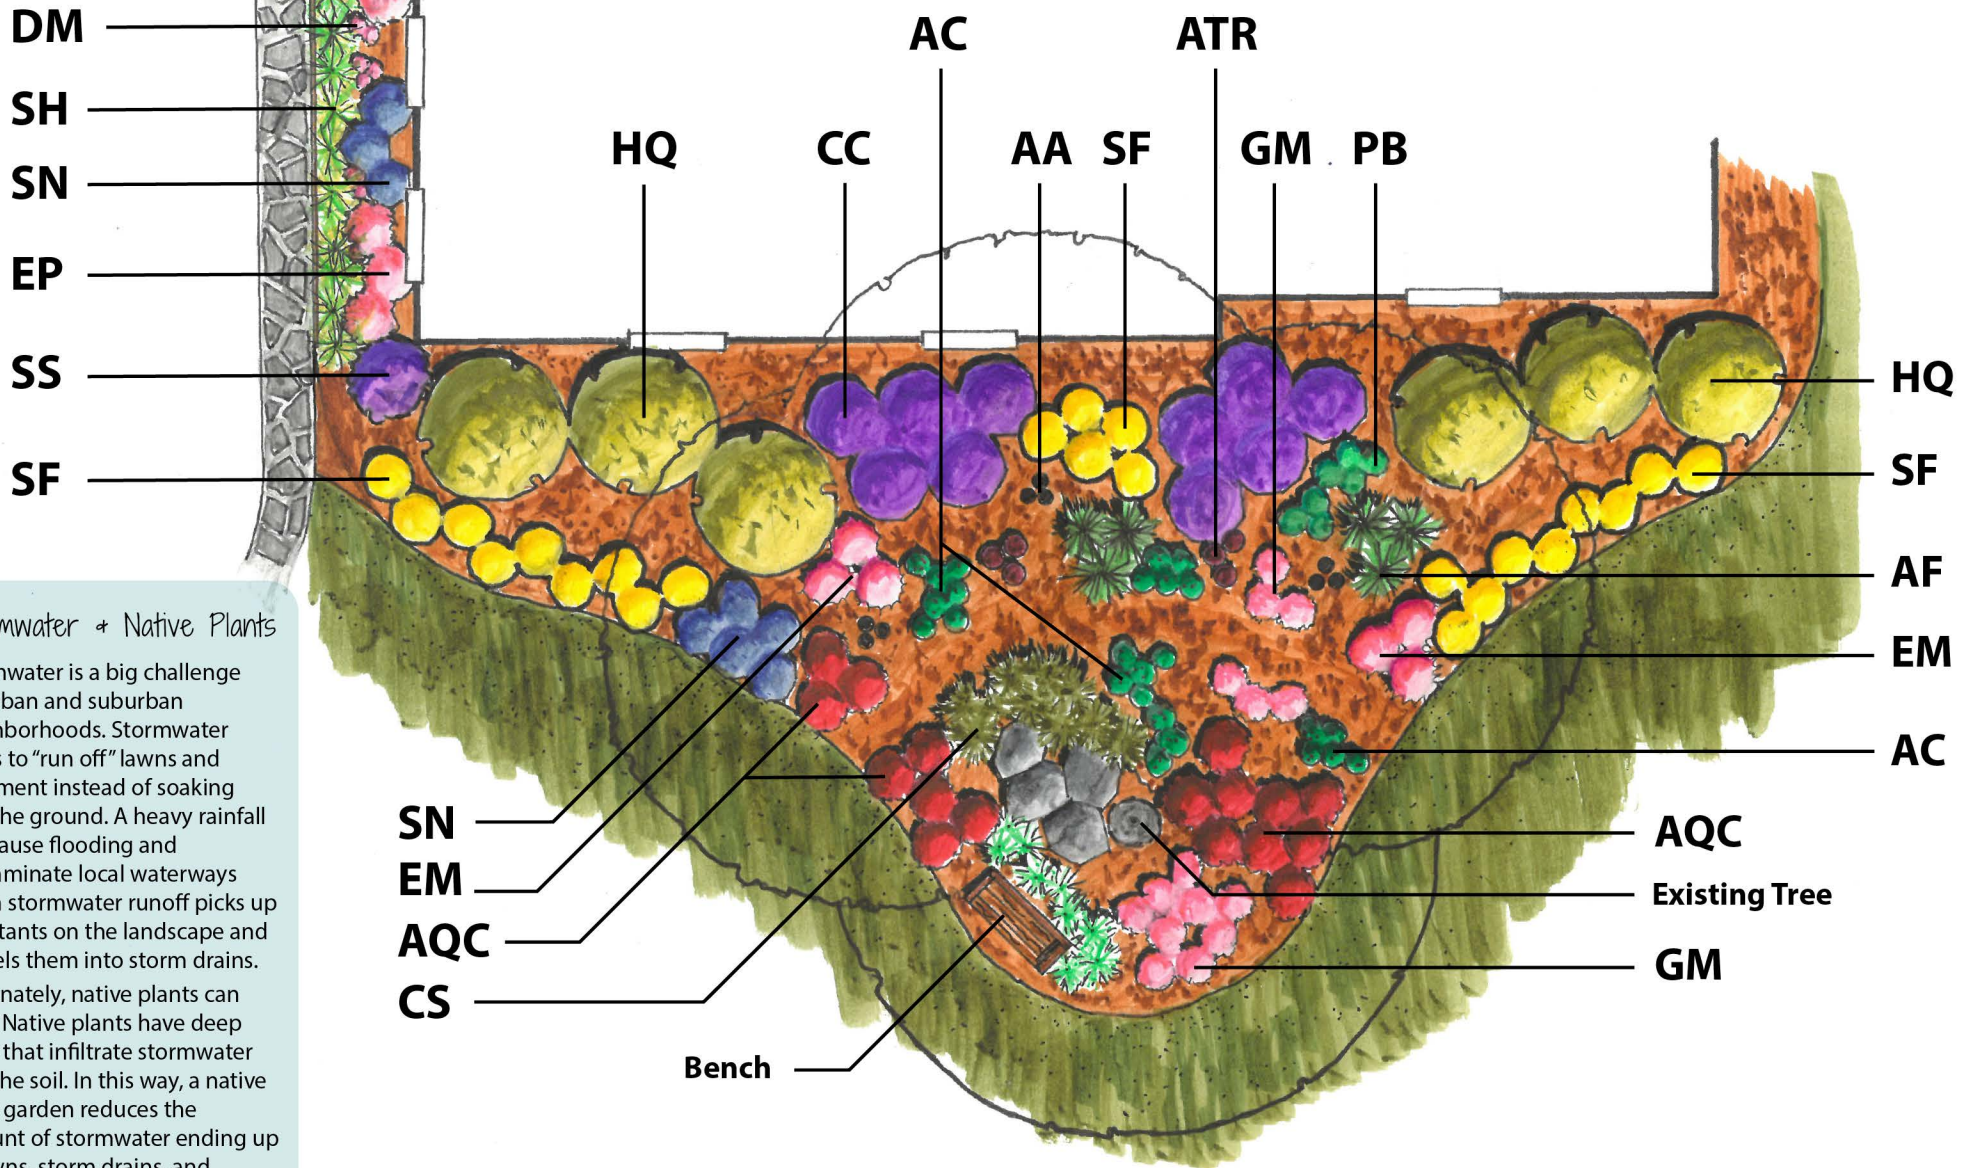

## Stormwater + Native Plants

Stormwater is a big challenge for urban and suburban neighborhoods. Stormwater tends to "run off" lawns and pavement instead of soaking into the ground. A heavy rainfall can cause flooding and contaminate local waterways when stormwater runoff picks up pollutants on the landscape and funnels them into storm drains.

Fortunately, native plants can help! Native plants have deep roots that infiltrate stormwater into the soil. In this way, a native plant garden reduces the amount of stormwater ending up in lawns, storm drains, and detention basins.